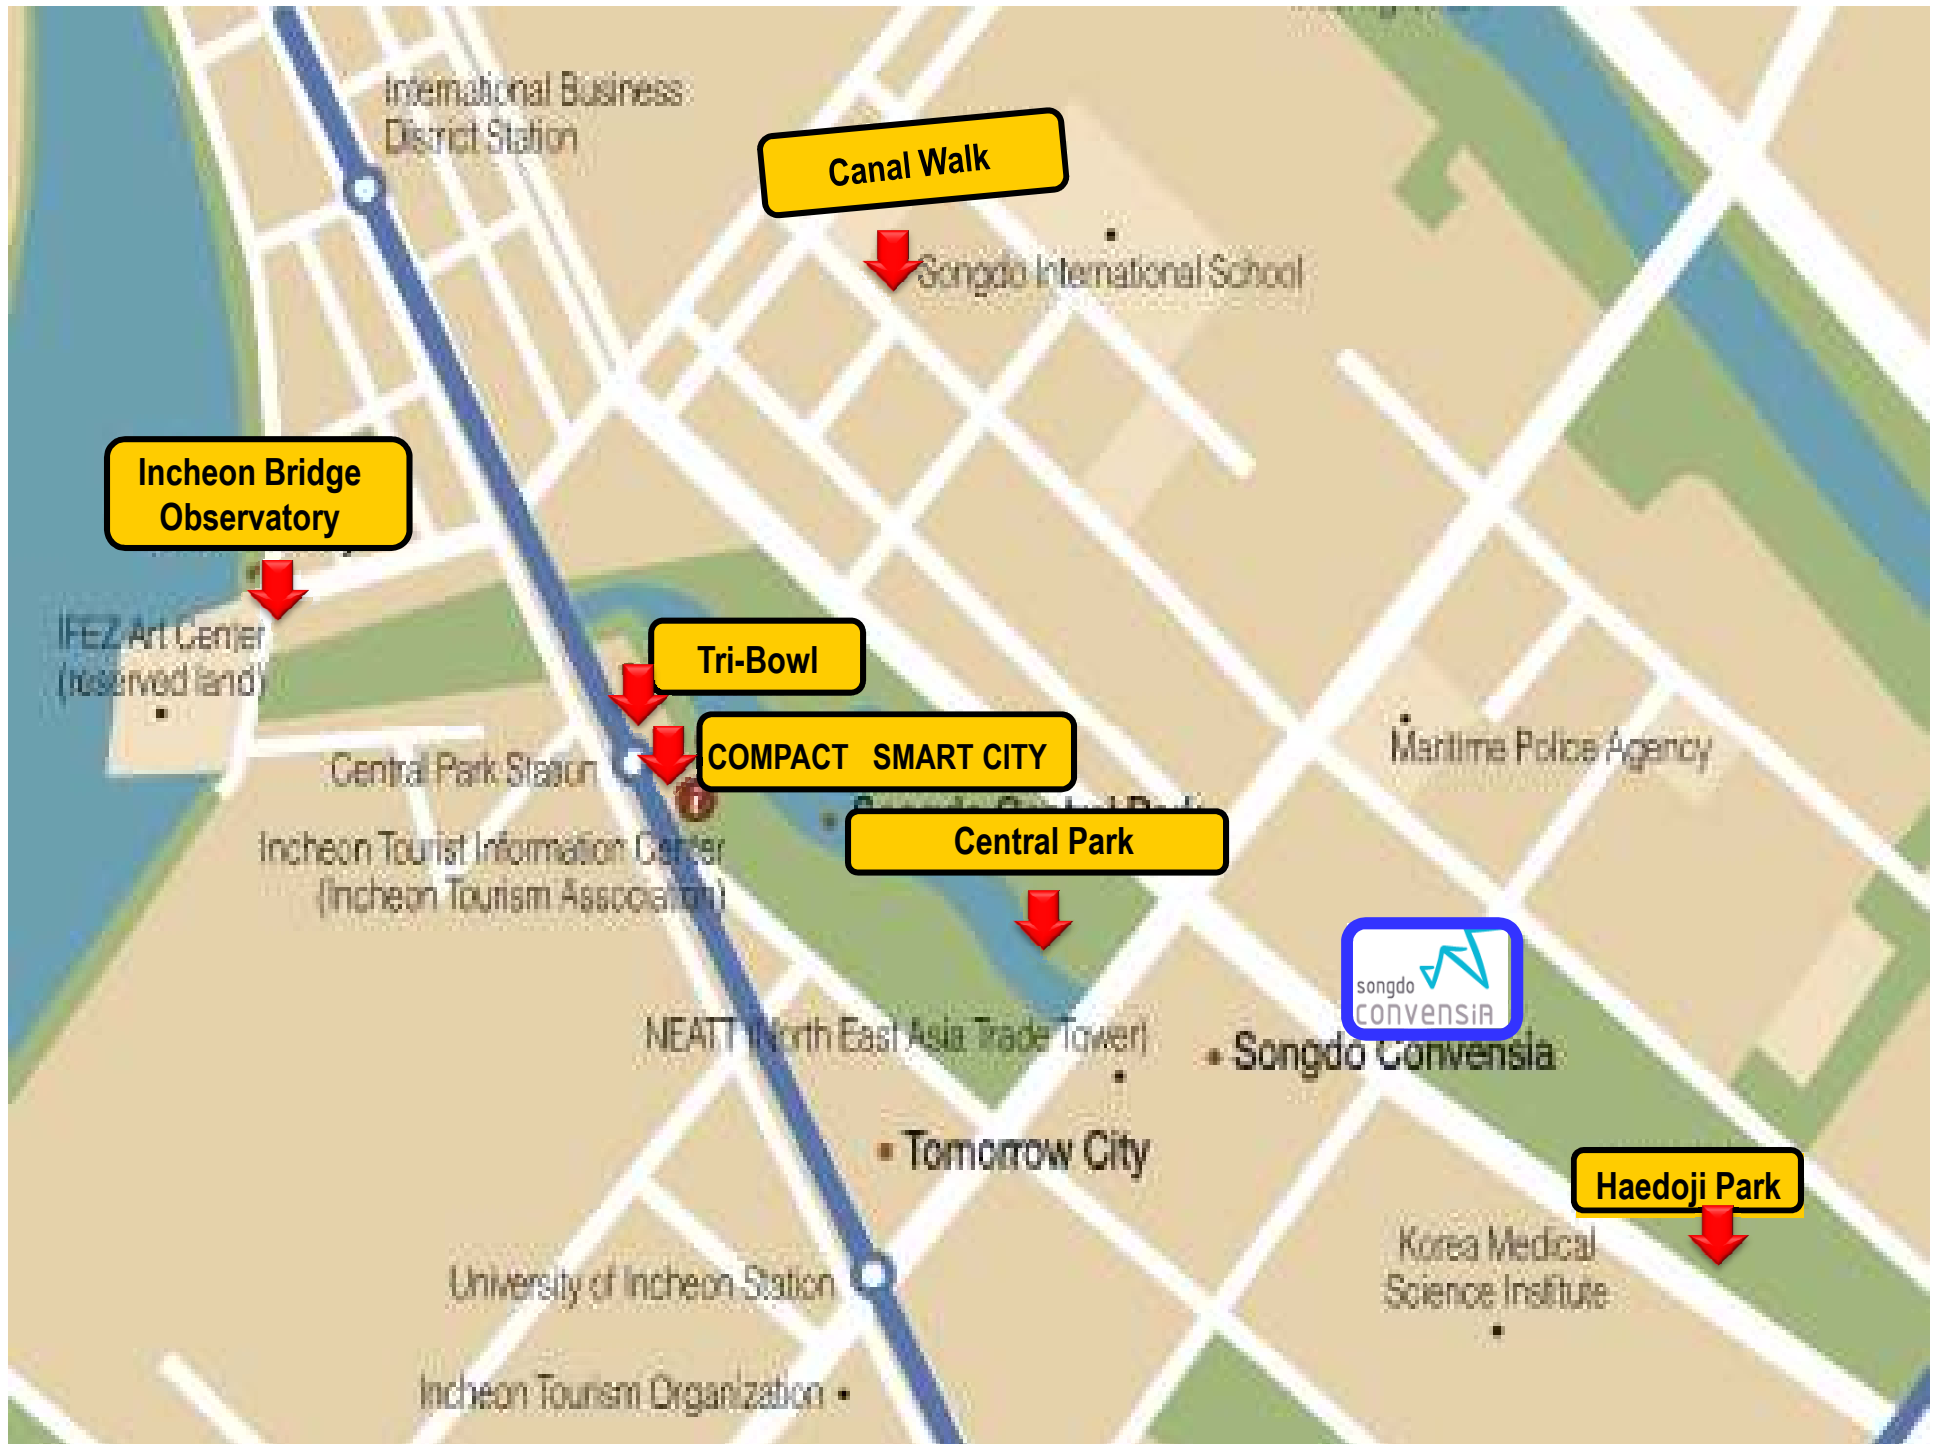

It almost seems like three bowls floating on the water.

Canal Walk

Adress: Incheon Art center-daero,
Yeonsu-gu

TEL. 1566-8900

Canal Walk is an exotic street that stretches 800m along both sides of a waterway with a width of 5m and a length of 540m.

Homepage: www.insiseol.net

Adopting the marketing concept of a global city, Compact Smart City is an exhibition hall where you can see at a glance the past, present and future of Incheon.

Right next to Compact Smart City is the Incheon Toruist Information Center.

Central Park with Water taxi

Adress: Central-ro(St), Yeonsu-gu

Water Taxi Operation:

032-721-4471/ 032-453-7252

Songdo Central Park is a great, environmentally friendly resting area down town. With a sculpture park, a terrace garden, an artificial waterway, a boathouse with water taxis, and a moving stage, you can relax, enjoy and even entertainment.

International Business District Station

Canal Walk

Songdo International School

Incheon Bridge Observatory

IFEZ Art Center (reserved land)

Tri-Bowl

COMPACT SMART CITY

Central Park Station